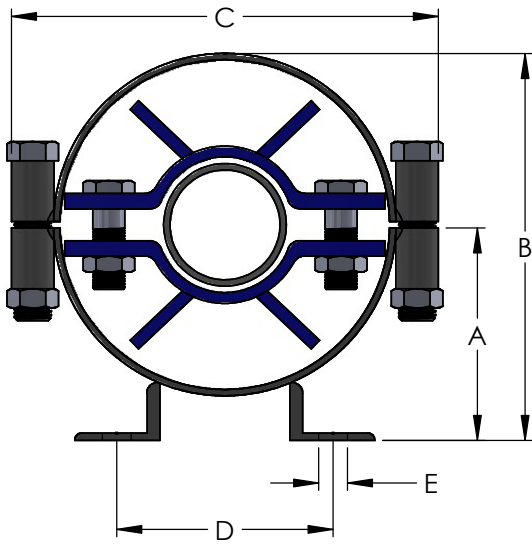

Guide Hardware:

Material: Carbon Steel

Finish: One Coat of Paint

For Copper Tube Clamps Use **Dielectric Spacer**

Spider Spacers Center Pipe In Housing And Are Sized To Allow Insulation To Be Packed Around Pipe

Feet Can Be Bolted Or Welded To Structure

Split Housing For Easy Installation

Provides Lateral Stability To The Pipe To Prevent "Bowling".
Guides Are Not Designed To Support The Weight Of The Pipe.

Size	Ins	Model	A	B	C	D	E	F	G	Movement	Weight
1/2"	1-1/2"	PG 004-104-4	3-1/2"	5-7/8"	6-1/8"	4-1/8"	5/8"	1-3/4"	3"	4"	7 lbs
3/4"	1-1/2"	PG 006-605-4	4"	6-3/4"	7-1/8"	4-3/4"	5/8"	1-3/4"	3"	4"	8 lbs
1"	1-1/2"	PG 010-605-4	4"	6-3/4"	7-1/8"	4-3/4"	5/8"	1-3/4"	3"	4"	8 lbs
1-1/4"	1-1/2"	PG 012-605-4	4"	6-3/4"	7-1/8"	4-3/4"	5/8"	1-3/4"	3"	4"	8 lbs
1-1/2"	1-1/2"	PG 014-105-4	4"	6-3/4"	7-1/8"	4-3/4"	5/8"	1-3/4"	3"	4"	8 lbs
2"	1-1/2"	PG 020-606-4	4-3/8"	7-5/8"	8-1/8"	5-3/8"	5/8"	1-3/4"	3"	4"	9 lbs
2-1/2"	1-1/2"	PG 024-106-4	4-3/8"	7-5/8"	8-1/8"	5-3/8"	5/8"	1-3/4"	3"	4"	9 lbs
3"	1-1/2"	PG 030-208-4	5-1/4"	9-1/4"	10-1/8"	6-3/8"	5/8"	1-3/4"	3"	4"	11 lbs
4"	1-1/2"	PG 040-108-4	5-1/4"	9-1/4"	10-1/8"	6-3/8"	5/8"	1-3/4"	3"	4"	11 lbs
5"	1-1/2"	PG 050-110-4	6-1/4"	11-5/8"	12-1/8"	7-1/8"	5/8"	2-3/4"	4"	4"	17 lbs
6"	1-1/2"	PG 060-110-4	6-1/4"	11-5/8"	12-1/8"	7-1/8"	5/8"	2-3/4"	4"	4"	17 lbs
8"	1-1/2"	PG 080-112-4	7"	13-3/8"	14-1/8"	8-3/8"	5/8"	2-3/4"	4"	4"	20 lbs
10"	1-1/2"	PG 100-216-6	8-7/8"	17"	18-1/8"	10-7/8"	3/4"	4"	6"	6"	48 lbs
12"	1-1/2"	PG 120-218-6	9-3/4"	18-3/4"	20-1/8"	11-7/8"	3/4"	4"	6"	6"	54 lbs
14"	1-1/2"	PG 140-220-6	10-7/8"	21"	22-1/8"	11-3/4"	3/4"	4"	6"	6"	61 lbs
16"	1-1/2"	PG 160-222-8	12-1/8"	23-1/8"	24-1/8"	14-1/2"	7/8"	6"	8"	8"	89 lbs
18"	1-1/2"	PG 180-224-8	13"	25"	26-1/8"	15-1/2"	7/8"	6"	8"	8"	102 lbs
20"	1-1/2"	PG 200-226-8	14-3/4"	27-3/4"	28-1/8"	17-1/8"	1-1/8"	6"	8"	8"	110 lbs

Style: **SPIDER PIPE GUIDES FOR
1-1/2" INSULATION**

SCALE: NONE DRAWING NUMBER:

CUSTOMER: _____

PROJECT: _____