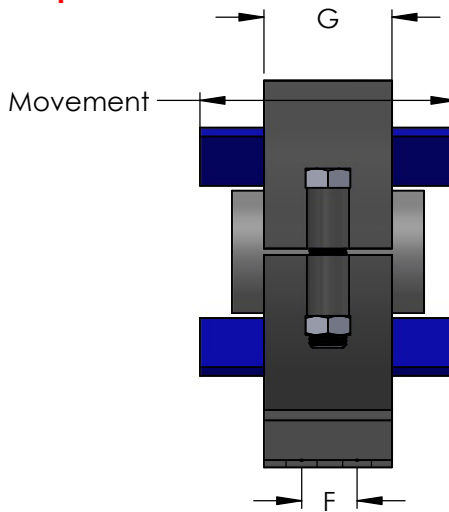

Guide Hardware:

Material: Carbon Steel

Finish: One Coat of Paint

For Copper Tube Clamps Use **Dielectric Spacer**

Spider Spacers Center Pipe In Housing And Are Sized To Allow Insulation To Be Packed Around Pipe

Feet Can Be Bolted Or Welded To Structure

Split Housing For Easy Installation

Provides Lateral Stability To The Pipe To Prevent "Bowling".
Guides Are Not Designed To Support The Weight Of The Pipe.

Size	Ins	Model	A	B	C	D	E	F	G	Movement	Weight
1/2"	1-1/2"	PG 004-104-4	3-1/2"	5-7/8"	6-1/8"	4-1/8"	5/8"	1-3/4"	3"	4"	7 lbs
3/4"	1-1/2"	PG 006-605-4	4"	6-3/4"	7-1/8"	4-3/4"	5/8"	1-3/4"	3"	4"	8 lbs
1"	1-1/2"	PG 010-605-4	4"	6-3/4"	7-1/8"	4-3/4"	5/8"	1-3/4"	3"	4"	8 lbs
1-1/4"	1-1/2"	PG 012-605-4	4"	6-3/4"	7-1/8"	4-3/4"	5/8"	1-3/4"	3"	4"	8 lbs
1-1/2"	1-1/2"	PG 014-105-4	4"	6-3/4"	7-1/8"	4-3/4"	5/8"	1-3/4"	3"	4"	8 lbs
2"	1-1/2"	PG 020-606-4	4-3/8"	7-5/8"	8-1/8"	5-3/8"	5/8"	1-3/4"	3"	4"	9 lbs
2-1/2"	1-1/2"	PG 024-106-4	4-3/8"	7-5/8"	8-1/8"	5-3/8"	5/8"	1-3/4"	3"	4"	9 lbs
3"	1-1/2"	PG 030-208-4	5-1/4"	9-1/4"	10-1/8"	6-3/8"	5/8"	1-3/4"	3"	4"	11 lbs
4"	1-1/2"	PG 040-108-4	5-1/4"	9-1/4"	10-1/8"	6-3/8"	5/8"	1-3/4"	3"	4"	11 lbs
5"	1-1/2"	PG 050-110-4	6-1/4"	11-5/8"	12-1/8"	7-1/8"	5/8"	2-3/4"	4"	4"	17 lbs
6"	1-1/2"	PG 060-110-4	6-1/4"	11-5/8"	12-1/8"	7-1/8"	5/8"	2-3/4"	4"	4"	17 lbs
8"	1-1/2"	PG 080-112-4	7"	13-3/8"	14-1/8"	8-3/8"	5/8"	2-3/4"	4"	4"	20 lbs
10"	1-1/2"	PG 100-216-6	8-7/8"	17"	18-1/8"	10-7/8"	3/4"	4"	6"	6"	48 lbs
12"	1-1/2"	PG 120-218-6	9-3/4"	18-3/4"	20-1/8"	11-7/8"	3/4"	4"	6"	6"	54 lbs
14"	1-1/2"	PG 140-220-6	10-7/8"	21"	22-1/8"	11-3/4"	3/4"	4"	6"	6"	61 lbs
16"	1-1/2"	PG 160-222-8	12-1/8"	23-1/8"	24-1/8"	14-1/2"	7/8"	6"	8"	8"	89 lbs
18"	1-1/2"	PG 180-224-8	13"	25"	26-1/8"	15-1/2"	7/8"	6"	8"	8"	102 lbs
20"	1-1/2"	PG 200-226-8	14-3/4"	27-3/4"	28-1/8"	17-1/8"	1-1/8"	6"	8"	8"	110 lbs