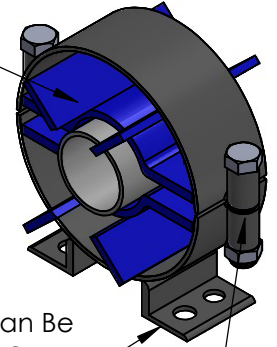

Guide Hardware:

Material: Carbon Steel

Finish: One Coat of Paint

For Copper Tube Clamps Use **Dielectric Spacer**

Spider Spacers Center Pipe In Housing And Are Sized To Allow Insulation To Be Packed Around Pipe

Feet Can Be Bolted Or Welded To Structure

Split Housing For Easy Installation

Provides Lateral Stability To The Pipe To Prevent "Bowling".
Guides Are Not Designed To Support The Weight Of The Pipe.

Size	Ins	Model	A	B	C	D	E	F	G	Movement	Weight
1/2"	1-1/2"	PG 004-104-4	3-1/2"	5-7/8"	6-1/8"	4-1/8"	5/8"	1-3/4"	3"	4"	7 lbs
3/4"	1-1/2"	PG 006-605-4	4"	6-3/4"	7-1/8"	4-3/4"	5/8"	1-3/4"	3"	4"	8 lbs
1"	1-1/2"	PG 010-605-4	4"	6-3/4"	7-1/8"	4-3/4"	5/8"	1-3/4"	3"	4"	8 lbs
1-1/4"	1-1/2"	PG 012-605-4	4"	6-3/4"	7-1/8"	4-3/4"	5/8"	1-3/4"	3"	4"	8 lbs
1-1/2"	1-1/2"	PG 014-105-4	4"	6-3/4"	7-1/8"	4-3/4"	5/8"	1-3/4"	3"	4"	8 lbs
2"	1-1/2"	PG 020-606-4	4-3/8"	7-5/8"	8-1/8"	5-3/8"	5/8"	1-3/4"	3"	4"	9 lbs
2-1/2"	1-1/2"	PG 024-106-4	4-3/8"	7-5/8"	8-1/8"	5-3/8"	5/8"	1-3/4"	3"	4"	9 lbs
3"	1-1/2"	PG 030-208-4	5-1/4"	9-1/4"	10-1/8"	6-3/8"	5/8"	1-3/4"	3"	4"	11 lbs
4"	1-1/2"	PG 040-108-4	5-1/4"	9-1/4"	10-1/8"	6-3/8"	5/8"	1-3/4"	3"	4"	11 lbs
5"	1-1/2"	PG 050-110-4	6-1/4"	11-5/8"	12-1/8"	7-1/8"	5/8"	2-3/4"	4"	4"	17 lbs
6"	1-1/2"	PG 060-110-4	6-1/4"	11-5/8"	12-1/8"	7-1/8"	5/8"	2-3/4"	4"	4"	17 lbs
8"	1-1/2"	PG 080-112-4	7"	13-3/8"	14-1/8"	8-3/8"	5/8"	2-3/4"	4"	4"	20 lbs
10"	1-1/2"	PG 100-216-6	8-7/8"	17"	18-1/8"	10-7/8"	3/4"	4"	6"	6"	48 lbs
12"	1-1/2"	PG 120-218-6	9-3/4"	18-3/4"	20-1/8"	11-7/8"	3/4"	4"	6"	6"	54 lbs
14"	1-1/2"	PG 140-220-6	10-7/8"	21"	22-1/8"	11-3/4"	3/4"	4"	6"	6"	61 lbs
16"	1-1/2"	PG 160-222-8	12-1/8"	23-1/8"	24-1/8"	14-1/2"	7/8"	6"	8"	8"	89 lbs
18"	1-1/2"	PG 180-224-8	13"	25"	26-1/8"	15-1/2"	7/8"	6"	8"	8"	102 lbs
20"	1-1/2"	PG 200-226-8	14-3/4"	27-3/4"	28-1/8"	17-1/8"	1-1/8"	6"	8"	8"	110 lbs